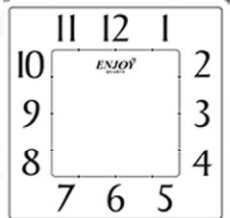

ENJOY®

QUARTZ

Model no. 001.

Cartoon Size
L-22 inch
H-30 inch
W-20.5 inch

Pkg. 72 pcs.

Size: 240 mm / 240 mm.